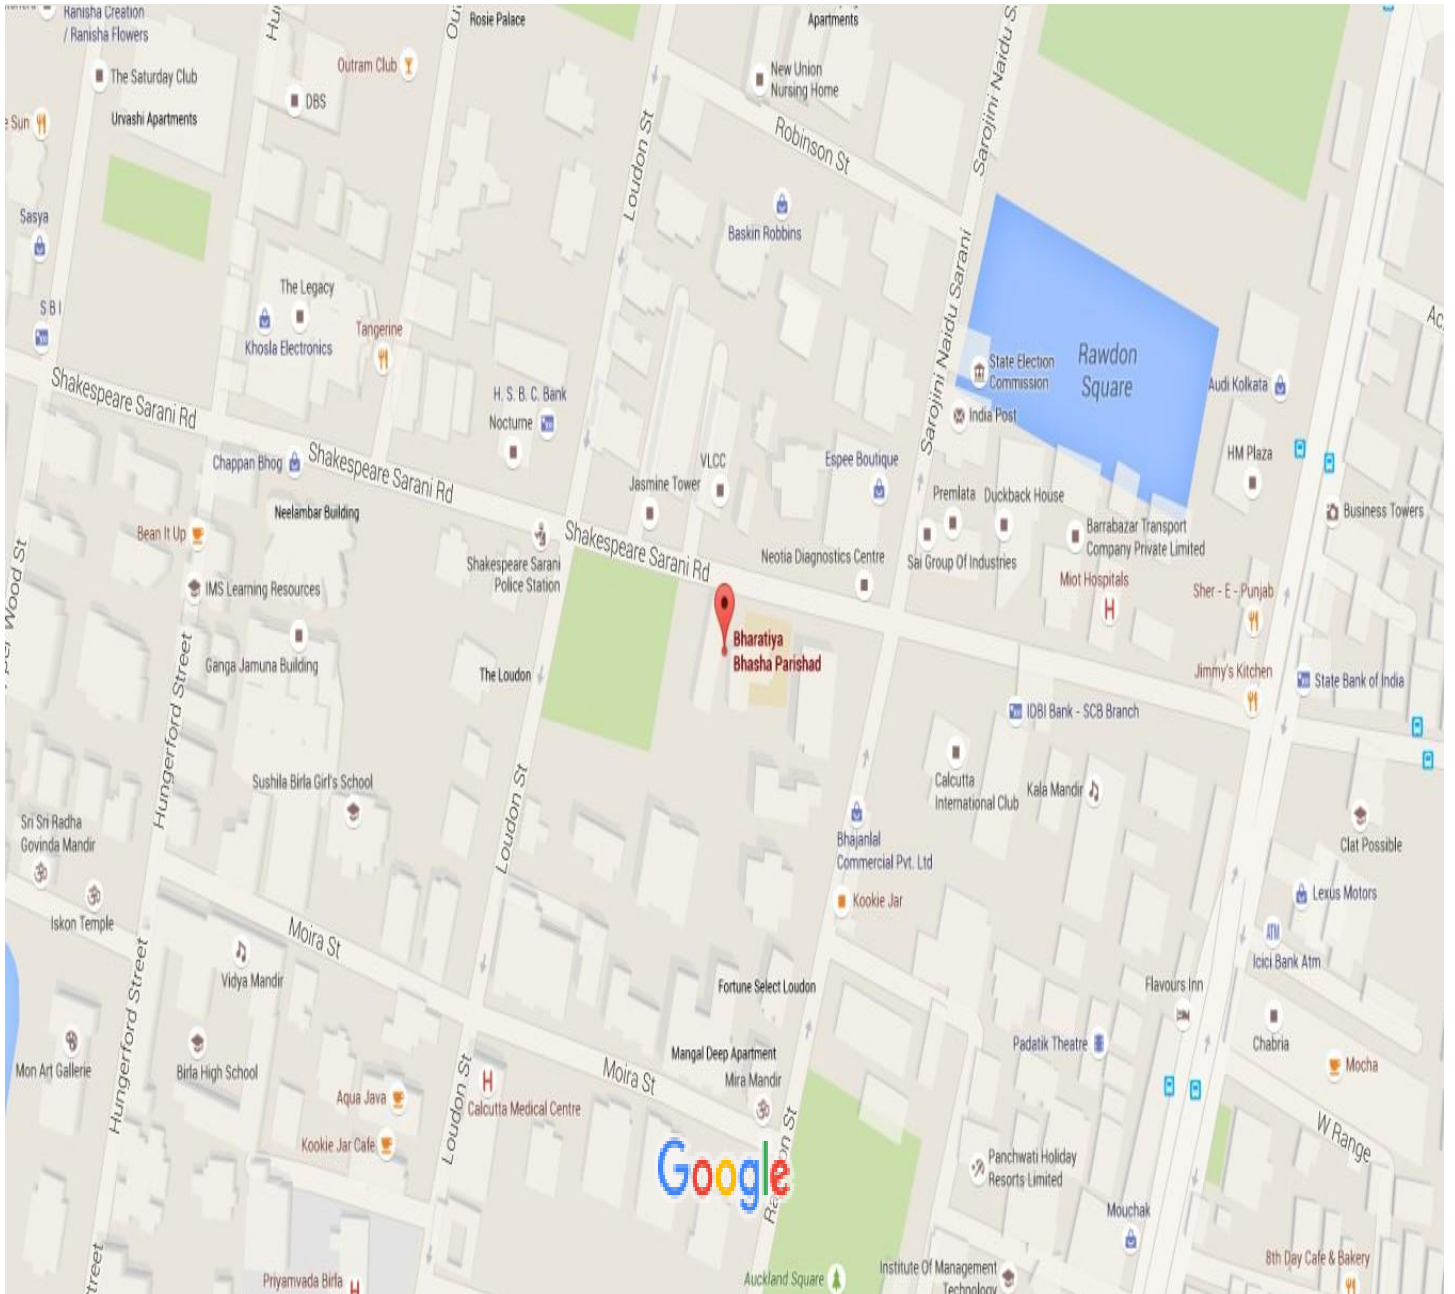

Route Map of venue of 36th Annual General Meeting of M/s. Adhunik Industries Limited

Venue

Bharatiya Bhasha Parishad

36-A, Shakespeare Sarani, Kolkata-700 017

Map data ©2015 Google 50 m